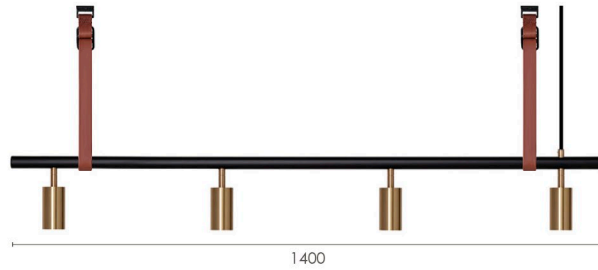

## Colour combinations

Long John  
black

Long John  
black/brass

Long John  
brass

Long John  
brown/brass

Long John  
black/bronzecolour

Long John  
black/steel

Long John  
steel

## Leather suspensions

Long John  
black leather

Long John  
brown leather

Long John  
nature leather

Spots/length

Long John 3 spots

*Long John 4 spots,  
black-brass,  
brown leather*

Long John 4 spots

Long John 5 spots

Long John 6 spots

Long John 7 spots

# Long John Suspensions

Black Leather

Brown Leather

Nature Leather

Bracket Steel

Bracket Brass

Bracket Bronzecoloured

Wire Black Fittings