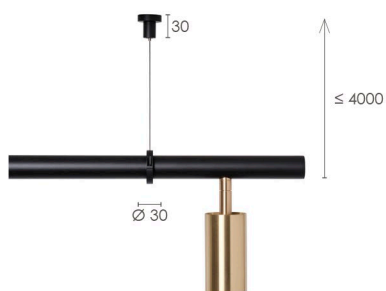

Long John 5 spots

Long John 6 spots

Long John 7 spots

# Long John Suspensions

Black Leather

Brown Leather

Nature Leather

Bracket Steel

Bracket Brass

Bracket Bronzecoloured

Wire Black Fittings