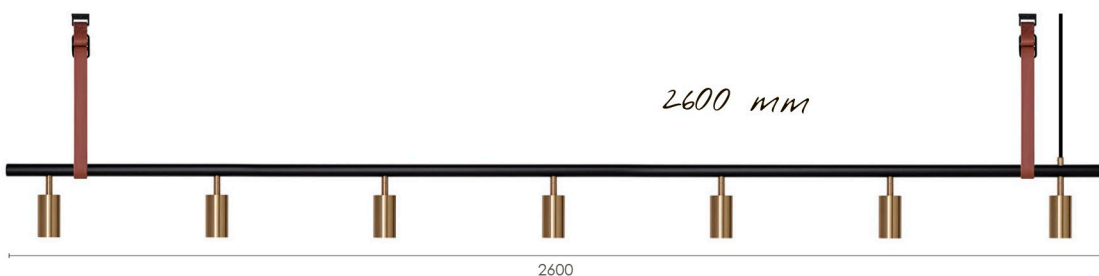

## Colour combinations

Long John  
black

Long John  
black/brass

Long John  
brass

Long John  
brown/brass

Long John  
black/bronzecolour

Long John  
black/steel

Long John  
steel

## Leather suspensions

Long John  
black leather

Long John  
brown leather

Long John  
nature leather

Spots/length

Long John 3 spots

*Long John 4 spots,  
black-brass,  
brown leather*

Long John 4 spots

Long John 5 spots

Long John 6 spots

Long John 7 spots

# Long John Suspensions

Black Leather

Brown Leather

Nature Leather

Bracket Steel

Bracket Brass

Bracket Bronzecoloured

Wire Black Fittings