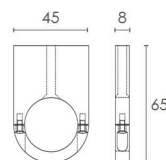

# Long John Suspensions

Black Leather

Brown Leather

Nature Leather

Bracket Steel

Bracket Brass

Bracket Bronzecoloured

Wire Black Fittings